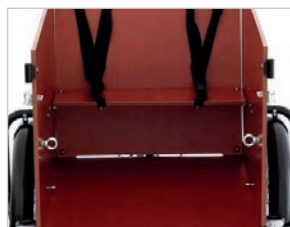

Eyelets for dog lead