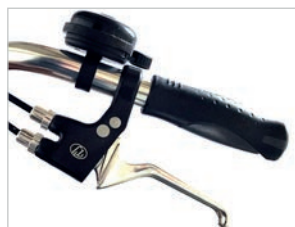

Parking brake